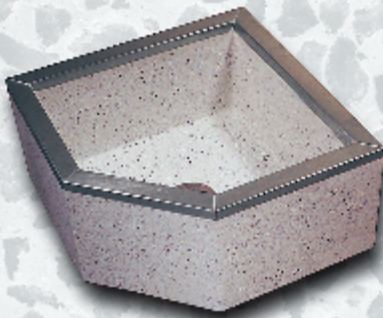

# NEO CORNER MOP RECEPTORS

*Precast Black and White Terrazzo  
Mop Receptors with 3" Drain  
2" Wide Shoulders*

**STAINLESS STEEL  
THRESHOLD**

**CONTINUOUS  
STAINLESS  
STEEL CAP**

Model	Approx. Shipping Weight	Price
MCNC 2424-12 With Continuous Stainless Steel Cap	225	
MCNC 2424-12 With Stainless Steel Threshold	225	
MCNC 2424-12 Plain Curbs	225	
MCNC 2424-612 With Continuous Stainless Steel Cap	235	
MCNC 2424-612 With Stainless Steel Threshold	235	
MCNC 2424-612 Plain Curbs	235	
MCNC 3232-6 With Continuous Stainless Steel Cap	345	
MCNC 3232-6 With Stainless Steel Threshold	345	
MCNC 3232-6 Plain Curbs	345	
MCNC 3232-12 With Continuous Stainless Steel Cap	420	
MCNC 3232-12 With Stainless Steel Threshold	420	
MCNC 3232-12 Plain Curbs	420	
MCNC 3232-612 With Continuous Stainless Steel Cap	410	
MCNC 3232-612 With Stainless Steel Threshold	410	
MCNC 3232-612 Plain Curbs	410	
MCNC 3636-12 With Continuous Stainless Steel Cap	485	
MCNC 3636-12 With Stainless Steel Threshold	485	
MCNC 3636-12 Plain Curbs	485	
MCNC 3636-612 With Continuous Stainless Steel Cap	455	
MCNC 3636-612 With Stainless Steel Threshold	455	
MCNC 3636-612 Plain Curbs	455	

# ROUNDED MOP RECEPTORS

*Precast Black and White Terrazzo  
Mop Receptors with 3" Drain  
2" Wide Shoulders*

Model	Size	Approx. Shipping Weight	Price
MCR 2828-12	28x28x12	250	Plain With SS Cap
MCR 2828-612	28x28x612	237	Plain With SS Cap