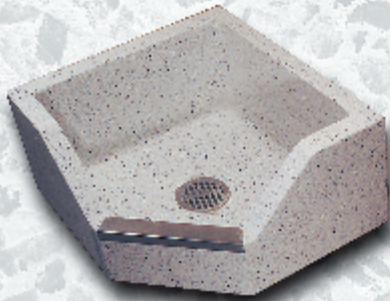

# NEO CORNER MOP RECEPTORS

*Precast Black and White Terrazzo  
Mop Receptors with 3" Drain  
2" Wide Shoulders*

**STAINLESS STEEL  
THRESHOLD**

**CONTINUOUS  
STAINLESS  
STEEL CAP**

Model	Approx. Shipping Weight	Price
MCNC 2424-12 With Continuous Stainless Steel Cap	225	
MCNC 2424-12 With Stainless Steel Threshold	225	
MCNC 2424-12 Plain Curbs	225	
MCNC 2424-612 With Continuous Stainless Steel Cap	235	
MCNC 2424-612 With Stainless Steel Threshold	235	
MCNC 2424-612 Plain Curbs	235	
MCNC 3232-6 With Continuous Stainless Steel Cap	345	
MCNC 3232-6 With Stainless Steel Threshold	345	
MCNC 3232-6 Plain Curbs	345	
MCNC 3232-12 With Continuous Stainless Steel Cap	420	
MCNC 3232-12 With Stainless Steel Threshold	420	
MCNC 3232-12 Plain Curbs	420	
MCNC 3232-612 With Continuous Stainless Steel Cap	410	
MCNC 3232-612 With Stainless Steel Threshold	410	
MCNC 3232-612 Plain Curbs	410	
MCNC 3636-12 With Continuous Stainless Steel Cap	485	
MCNC 3636-12 With Stainless Steel Threshold	485	
MCNC 3636-12 Plain Curbs	485	
MCNC 3636-612 With Continuous Stainless Steel Cap	455	
MCNC 3636-612 With Stainless Steel Threshold	455	
MCNC 3636-612 Plain Curbs	455	

# ROUNDED MOP RECEPTORS

*Precast Black and White Terrazzo  
Mop Receptors with 3" Drain  
2" Wide Shoulders*

Model	Size	Approx. Shipping Weight	Price
MCR 2828-12	28x28x12	250	Plain With SS Cap
MCR 2828-612	28x28x612	237	Plain With SS Cap