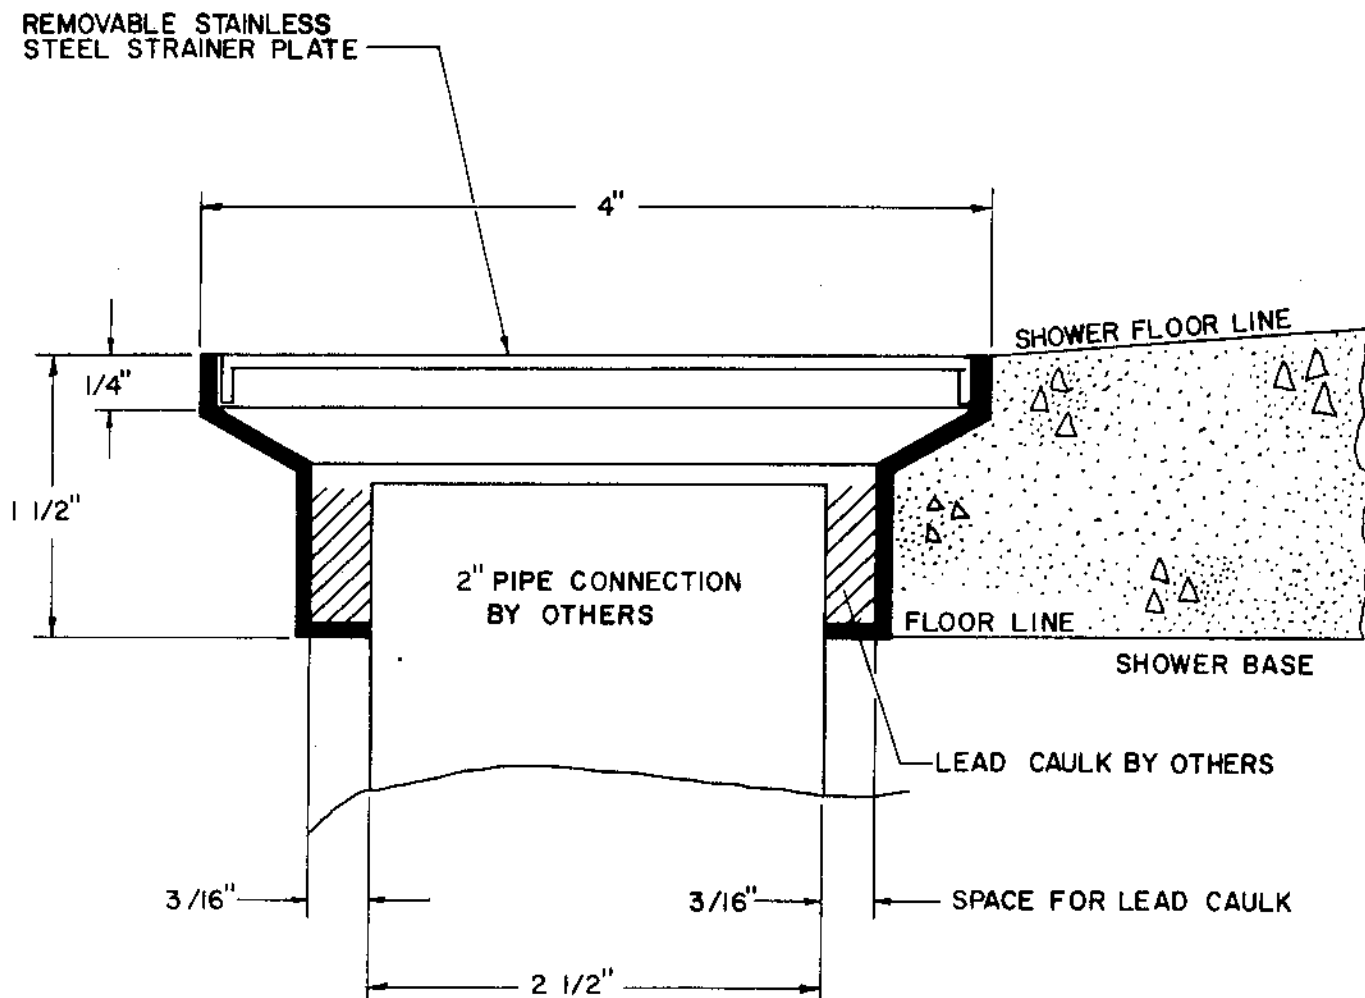

2" BRASS SHOWER DRAIN WITH REMOVABLE STAINLESS STEEL STRAINER PLATE

ARCHITECTURAL SPECIFICATIONS

DETAIL- SECTION THRU DRAIN

IMPORTANT

THIS IS AN APPROVAL DRAWING, ALL DIMENSIONS ARE TO BE VERIFIED AND AN APPROVED COPY OF THIS PRINT IS TO BE RETURNED TO CREATIVE INDUSTRIES TERRAZZO PRODUCTS BEFORE PRODUCTION CAN PROCEED.